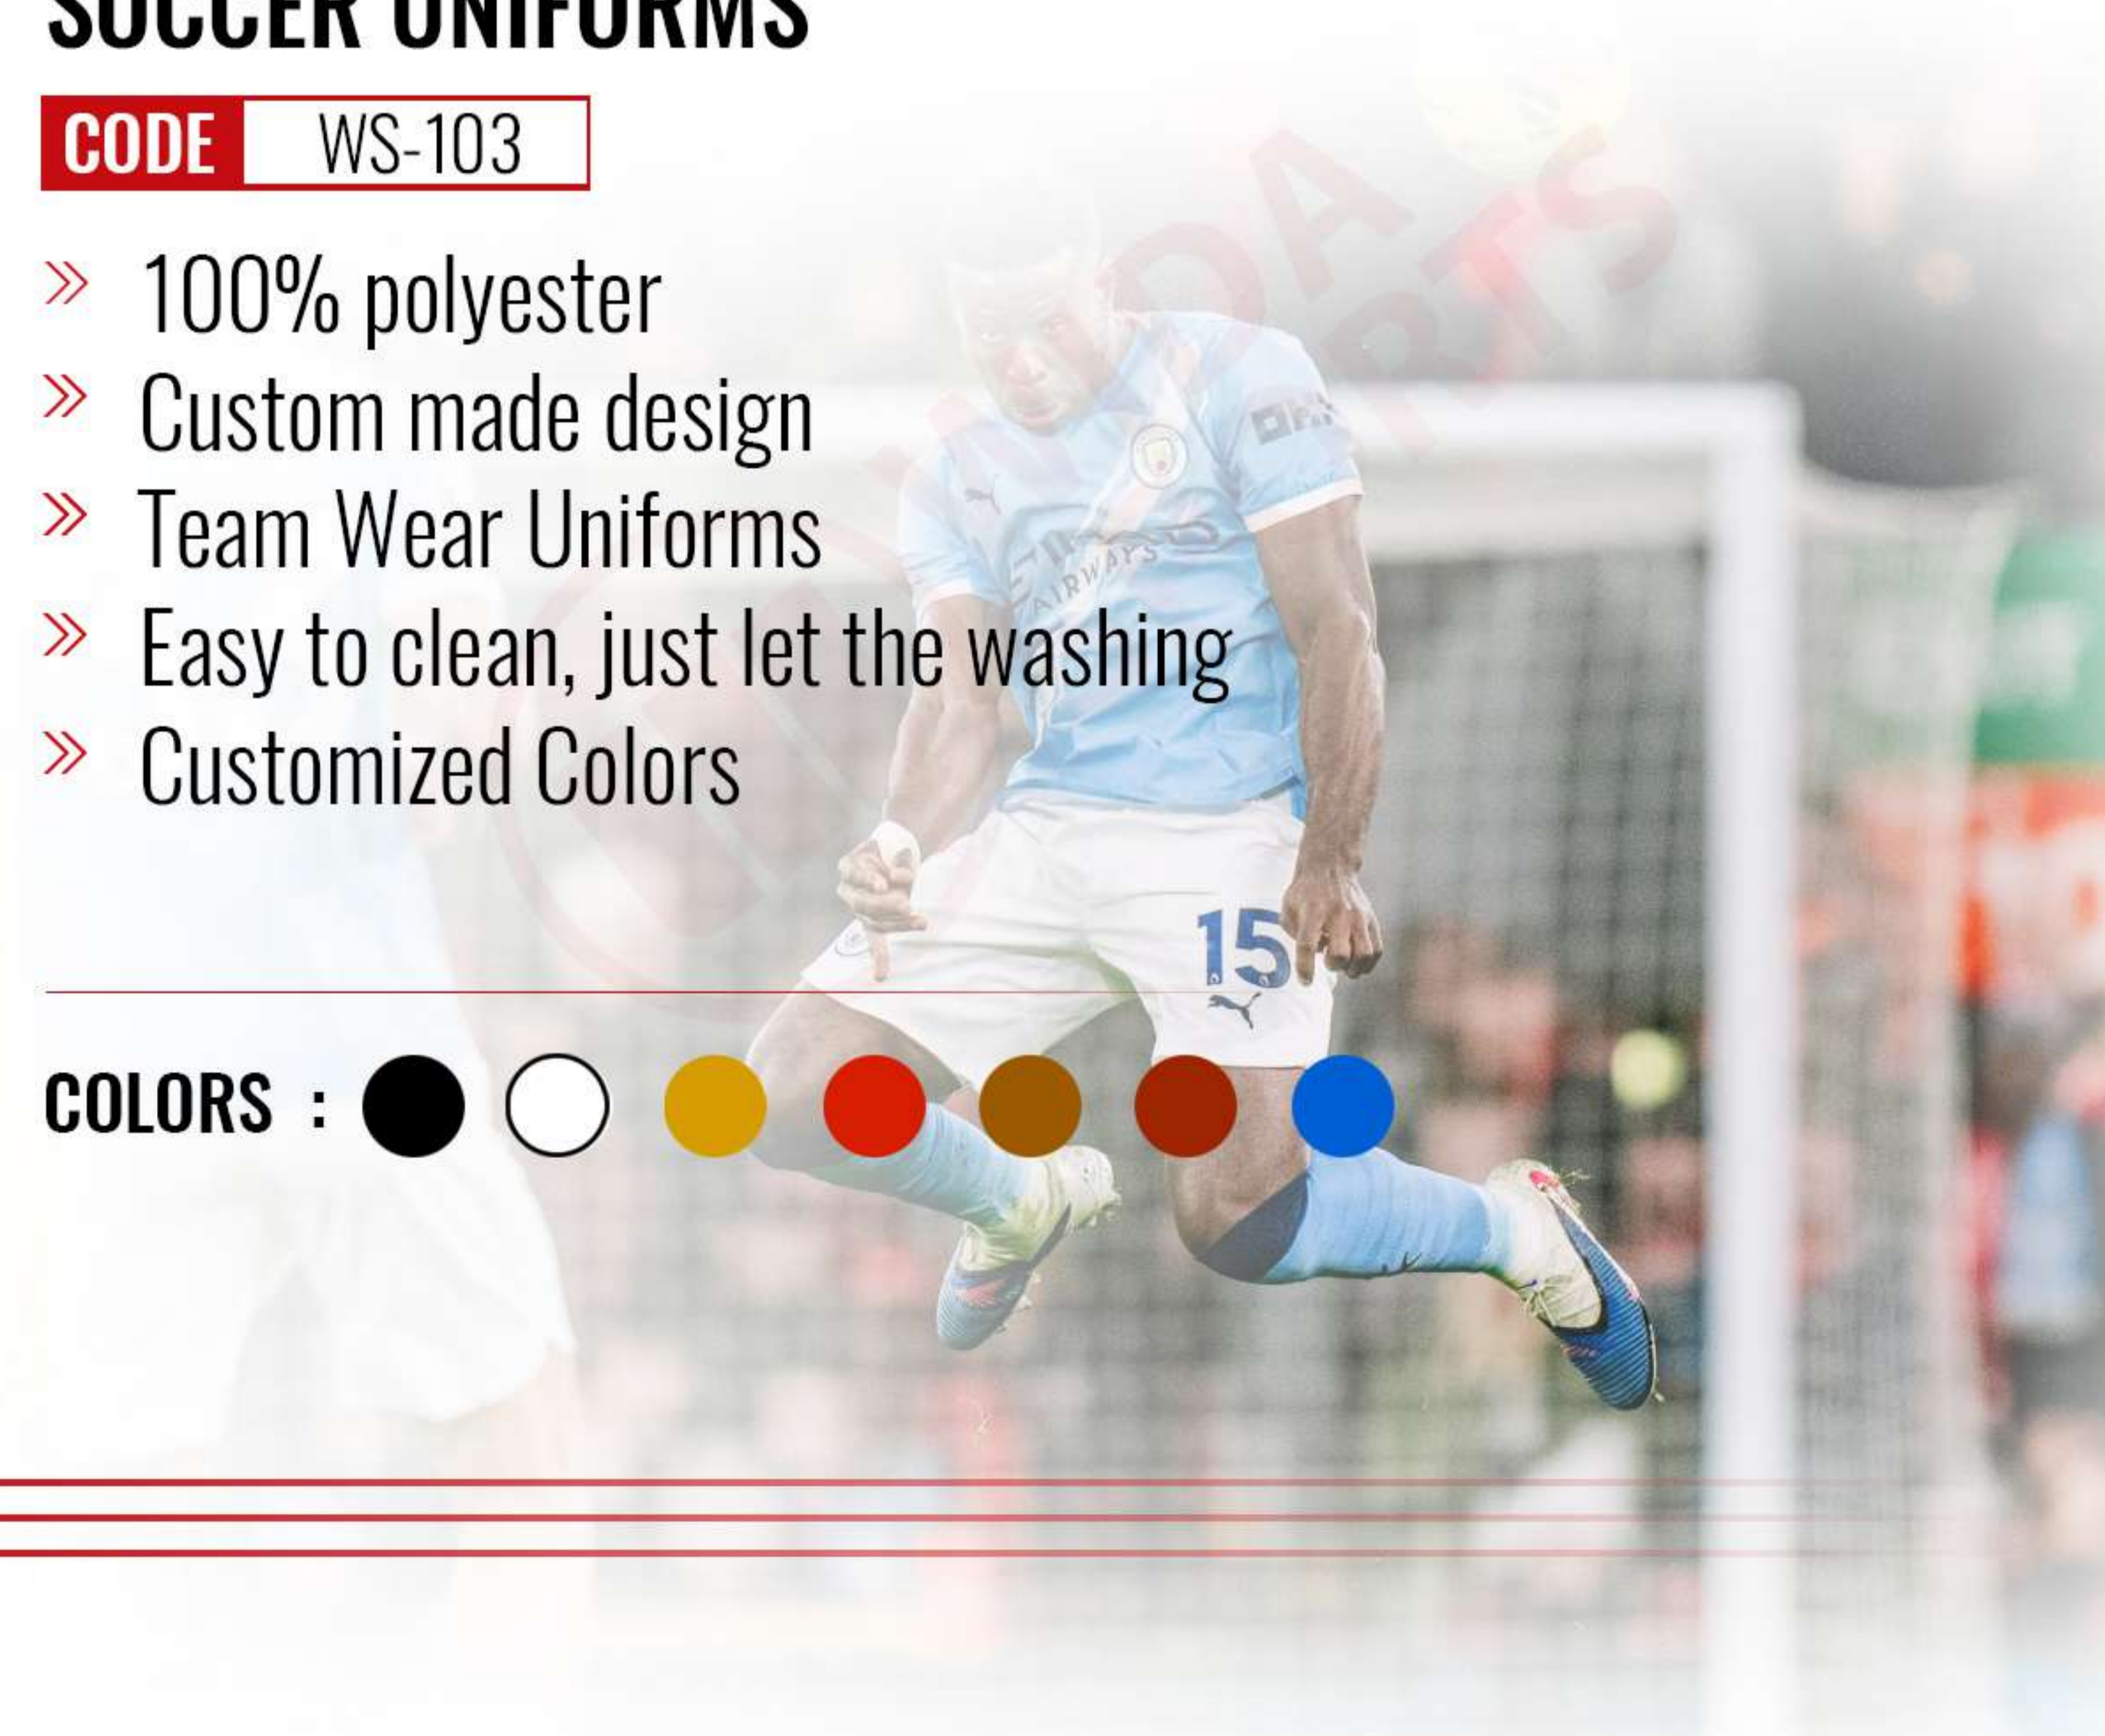

SOCCER UNIFORMS

CODE WS-103

- » 100% polyester
- » Custom made design
- » Team Wear Uniforms
- » Easy to clean, just let the washing
- » Customized Colors

COLORS : ● ○ ● ● ● ● ● ●